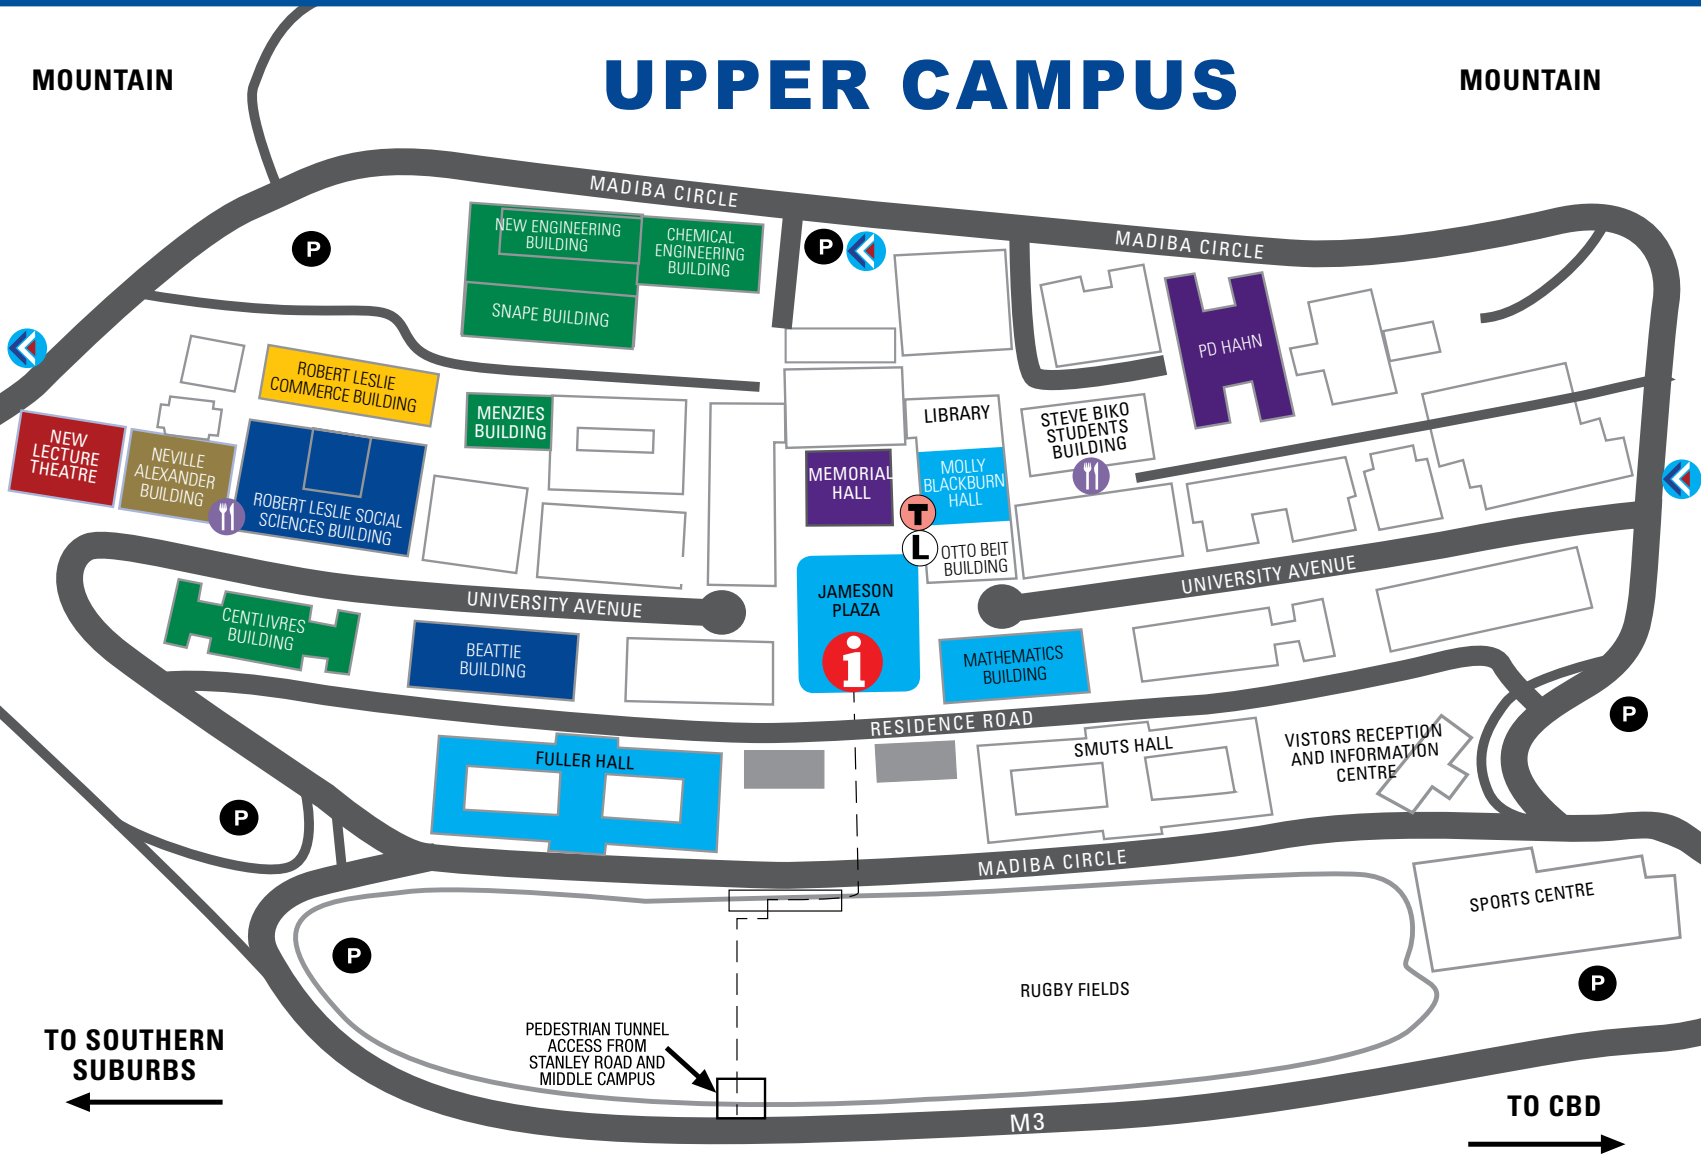

MOUNTAIN

UPPER CAMPUS

MOUNTAIN

i Information & programmes:
Start your Open Day here.

L Library tours will start every half hour from 10:30 until 14:30. Tours will start outside the Molly Blackburn Hall (next to Memorial Hall).

T Walking tours to Fuller Hall residence will start every hour from 11:00 until 14:00. Tours will start outside the Molly Blackburn Hall (next to Memorial Hall).

J Jammie Shuttle stops. The service runs from various stops such as Mowbray, Hiddingh, Lower Campus and Claremont. For further details, visit the Jammie Shuttle website @ <http://www.students.uct.ac.za/students/services/transport-parking/jammie-shuttle/routes-timetables>