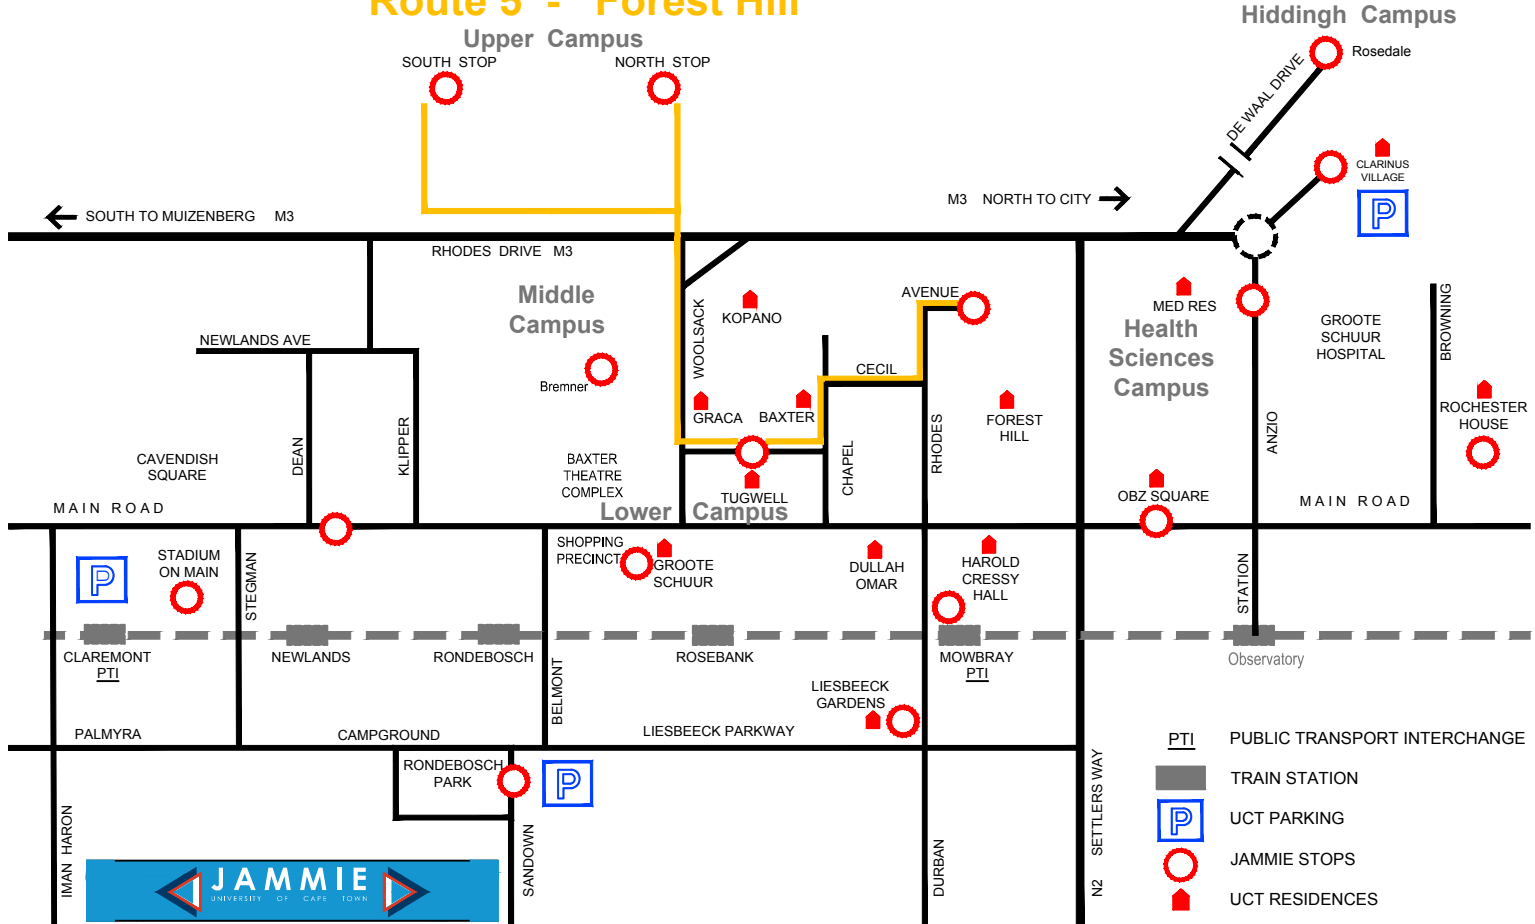

Route 5 - Forest Hill

Hiddingh Campus

Upper Campus

SOUTH STOP NORTH STOP

← SOUTH TO MUIZENBERG M3

M3 NORTH TO CITY →

Middle Campus

Health Sciences Campus

Lower Campus

-  PUBLIC TRANSPORT INTERCHANGE
-  TRAIN STATION
-  UCT PARKING
-  JAMMIE STOPS
-  UCT RESIDENCES